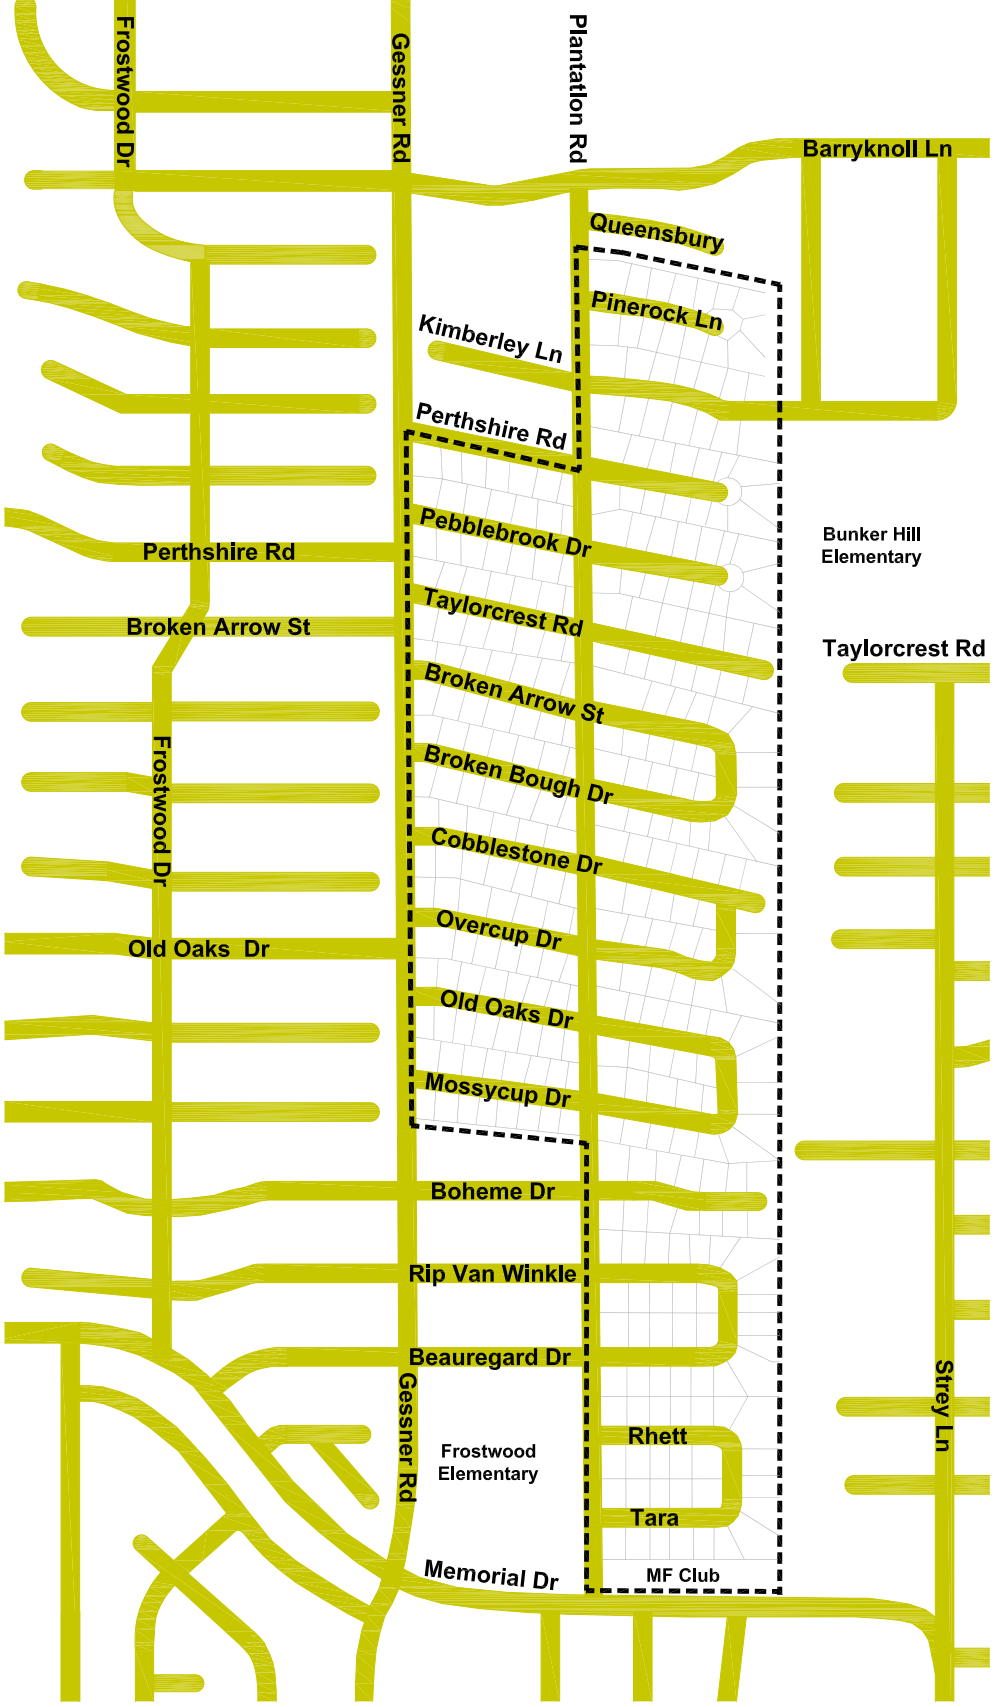

Katy Fwy

Memorial City Mall

Memorial Forest

(Boundaries indicated by dashed line)

Frostwood Dr

Gessner Rd

Plantation Rd

Barryknoll Ln

Queensbury

Pinerock Ln

Kimberley Ln

Perthshire Rd

Perthshire Rd

Pebblebrook Dr

Bunker Hill Elementary

Broken Arrow St

Taylorcrest Rd

Taylorcrest Rd

Broken Arrow St

Broken Bough Dr

Cobblestone Dr

Old Oaks Dr

Overcup Dr

Old Oaks Dr

Memorial Dr

MF Club

Strey Ln